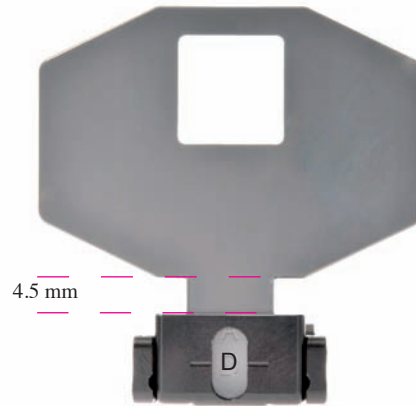

frontframe A-120 L/P
no. 070'030'040

Correct eye-position

in the correct eye-position you see
all four white round points in the four corners

Correct backframe position

the correct position of the backframe
when used with
the frontframes D-48/50 L
and D-70/72 L/P : **D**

Frontframe D-48/50 L no. 070'030'050

D = digital, focal-lengths = 47/48/50mm, L = „landscape“ (= horizontal or square)

1

format: 37x37mm
focal-lengths: 47/48/50mm

2

format: 33x44mm
focal-lengths: 47/48/50mm