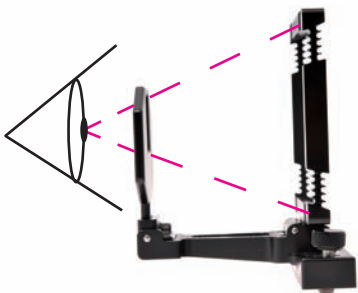

frontframe A-80 L
no. 070'030'030

rubber-straps,
long, medium,
short

basic element no. 070'030'010
(incl. backframe)

frontframe D-70/72 L/P
no. 070'030'060

distancer 13mm
no. 070'030'070,
only needed with the
ALPA/Linhof
rollfilm back
in the „portrait“
position (= vertical)

frontframe A-120 L/P
no. 070'030'040

Correct eye-position

in the correct eye-position you see
all four white round points in the four corners

Correct backframe position

the correct position of the backframe
when used with
the frontframes D-48/50 L
and D-70/72 L/P : **D**