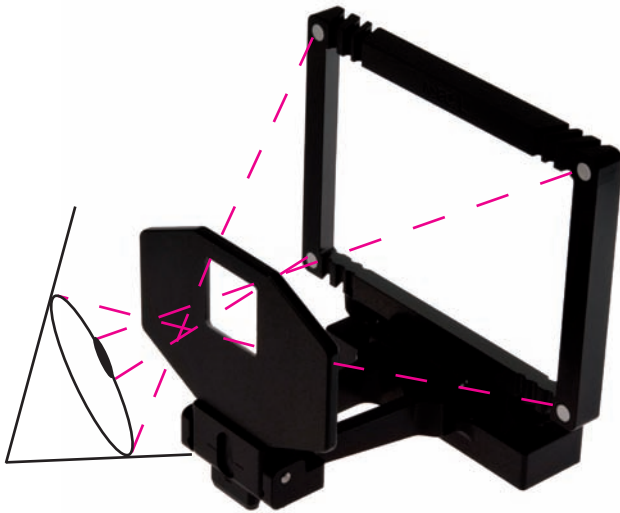

frontframe A-80 L
no. 070'030'030

rubber-straps,
long, medium,
short

basic element no. 070'030'010
(incl. backframe)

frontframe D-70/72 L/P
no. 070'030'060

distancer 13mm
no. 070'030'070,
only needed with the
ALPA/Linhof
rollfilm back
in the „portrait“
position (= vertical)

frontframe A-120 L/P
no. 070'030'040

Correct eye-position

in the correct eye-position you see
all four white round points in the four corners

Correct backframe position

the correct position of the backframe
when used with
the frontframes D-48/50 L
and D-70/72 L/P : **D**