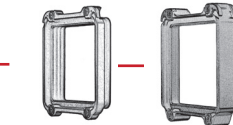

FPS adapter, 17 mm

FPS tilt/swing adapter, 5°, 17 mm

multi-use/macro adapter, 6 mm
 plus FPS adapter, 11 mm

ALPA lens adapter for Canon EF mount

ALPA lens adapter for Nikon F mount

ALPA lens adapter for Mamiya 645
 mount plus FPS adapter, 11 mm