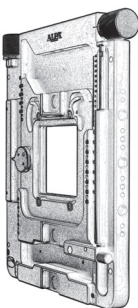

tilt/swing adapter, 5°, 17 mm

additional and combinable
macro/multi-use adapters:
52, 34, 17, 6 mm

ALPA optical viewfinder, 120°

ALPA iPhone holder Mk II

third-party optical viewfinders
(e.g. Voigtlander zoom finder)

ALPA 12 TC

ALPA 12 STC

ALPA 12 WA

ALPA 12 SWA

ALPA 12 MAX

ALPA 12 XY

ALPA 12 FPS

back adapter MA645AB
adjustable bracket
(Phase One digital back with
Mamiya 645 interface)

back adapter MA645A
(Leaf digital back with
Mamiya 645 interface)

back adapter AFi/Hy6
(Leaf or Sinar digital back
with AFi/Hy6 interface)

back adapter Hasselblad H1A
(digital back with Hasselblad
H interface)