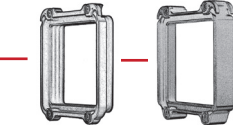

multi-use/macro adapter, 6 mm
plus FPS adapter, 11 mm