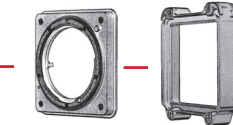

FPS adapter, 17 mm

FPS tilt/swing adapter, 5°, 17 mm

multi-use/macro adapter, 6 mm
 plus FPS adapter, 11 mm

ALPA lens adapter for Canon EF mount

ALPA lens adapter for Nikon F mount

ALPA lens adapter for Mamiya 645
 mount plus FPS adapter, 11 mm

multi-use/macro adapter, 17 mm plus
 FPS adapter, 11 mm

tilt/swing adapter, 5°, 17 mm plus
 FPS adapter, 11 mm

FPS tilt/swing adapter, 5°, 17 mm
 plus reversed multi-use/macro
 adapter, 11 mm,

ALPA optical viewfinder, 120°