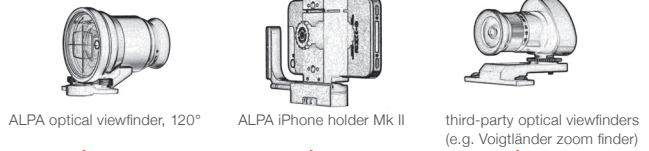

ALPA lens
adapter for
Hasselblad V
mount to be
completed
by tilt/swing
adapter, 5°,
17 mm or a
multiuse/macro
adapter 17 mm
plus 11 mm FPS
adapter

multi-use/macro adapter, 6 mm

multi-use/macro adapter, 17 mm

tilt/swing adapter, 5°, 17 mm

additional and combinable
macro/multi-use adapters:
52, 34, 17, 6 mm

ALPA optical viewfinder, 120°

ALPA iPhone holder Mk II

third-party optical viewfinders
(e.g. Voigtlander zoom finder)