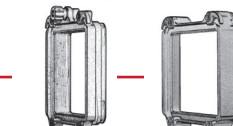

tilt/swing adapter, 5°, 17 mm plus
FPS adapter, 11 mm