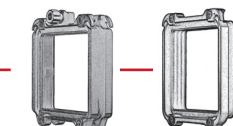

FPS tilt/swing adapter, 5°, 17 mm
plus reversed multi-use/macro
adapter, 11 mm,